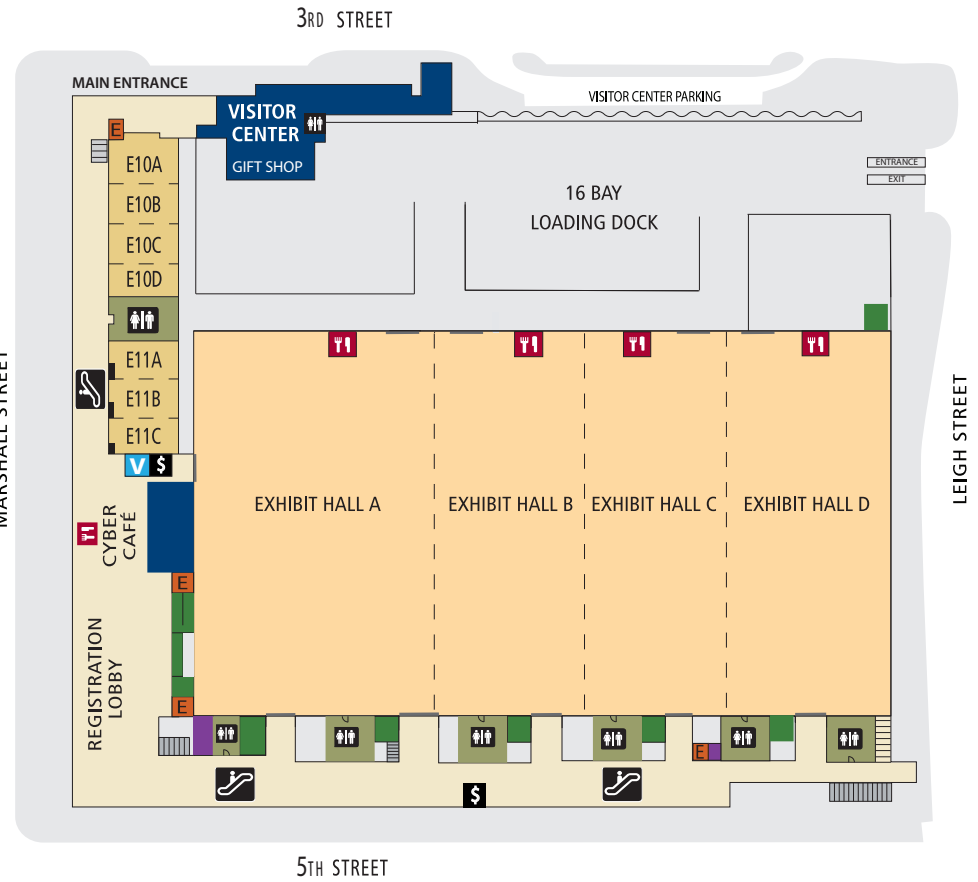

# LEVEL 1

- SHOW/REGISTRATION OFFICES & GREEN ROOMS
- FOOD & BEVERAGE
- MEETING SPACE
- COMMON AREA
- FLEXIBLE WALL
- INFORMATION
- RESTROOMS
- ESCALATORS
- BOX OFFICE
- ELEVATORS
- VENDING
- PARKING
- STAIRS
- ATMS
- RAMP
- VCU HEALTH LACTATION LOUNGE

Hilton

Richmond Marriott