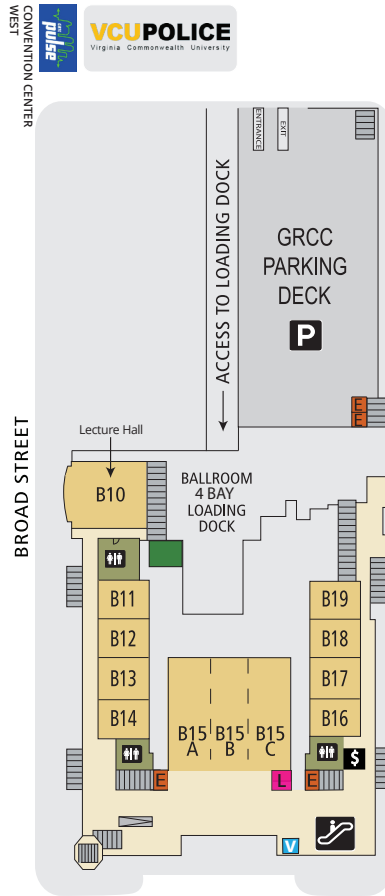

# LEVEL 1

- SHOW/REGISTRATION OFFICES & GREEN ROOMS
- FOOD & BEVERAGE
- MEETING SPACE
- COMMON AREA
- FLEXIBLE WALL
- INFORMATION
- RESTROOMS
- ESCALATORS
- BOX OFFICE
- ELEVATORS
- VENDING
- PARKING
- STAIRS
- ATMS
- RAMP
- VCU HEALTH LACTATION LOUNGE

Hilton

Richmond Marriott