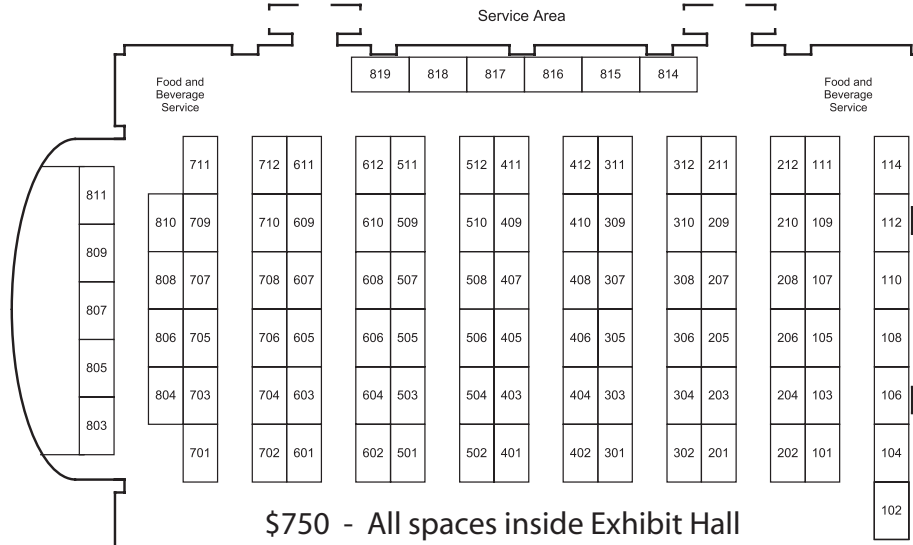

Premium Spaces (Garden Room)
\$850

\$750 - All spaces inside Exhibit Hall

\$750 - All spaces inside Exhibit Hall

Colonnade - \$1,000
Booths 1001 to 1008

911 909 907 905 903 901 902
* Premium Spaces - \$850

* Note: Booths 903 to 911 face toward the exhibit hall. 901 & 902 face toward entrance from hallway.

To Mt. Vernon/Stratford/Lobby

VACO REGISTRATION

Virginia Association of Counties

Grand Ballroom
The Homestead Resort - Hot Springs, Virginia

Booths 101-1013: 10 ft. Wide x 6 ft. Deep