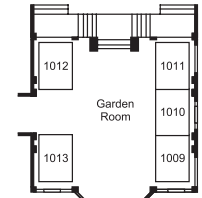

Premium Spaces (Garden Room)
\$850

\$750 - All spaces inside Exhibit Hall

\$750 - All spaces inside Exhibit Hall

Colonnade - \$1,000
Booths 1001 to 1008

911 909 907 905 903 901 902
* Premium Spaces - \$850

* Note: Booths 903 to 911 face toward the exhibit hall. 901 & 902 face toward entrance from hallway.

To Mt. Vernon/Stratford/Lobby

VACO REGISTRATION

Virginia Association of Counties

Grand Ballroom
The Homestead Resort - Hot Springs, Virginia

Booths 101-1013: 10 ft. Wide x 6 ft. Deep