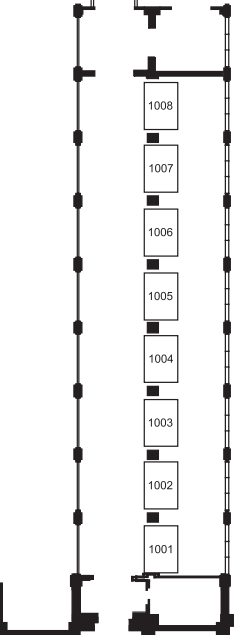

Premium Spaces (Garden Room)
\$850

\$750 - All spaces inside Exhibit Hall

\$750 - All spaces inside Exhibit Hall

Colonnade - \$1,000
Booths 1001 to 1008

911 909 907 905 903 901 902
* Premium Spaces - \$850

* Note: Booths 903 to 911 face toward the exhibit hall. 901 & 902 face toward entrance from hallway.

To Mt. Vernon/Stratford/Lobby

VACO REGISTRATION

Virginia Association of Counties

Grand Ballroom
The Homestead Resort - Hot Springs, Virginia

Booths 101-1013: 10 ft. Wide x 6 ft. Deep