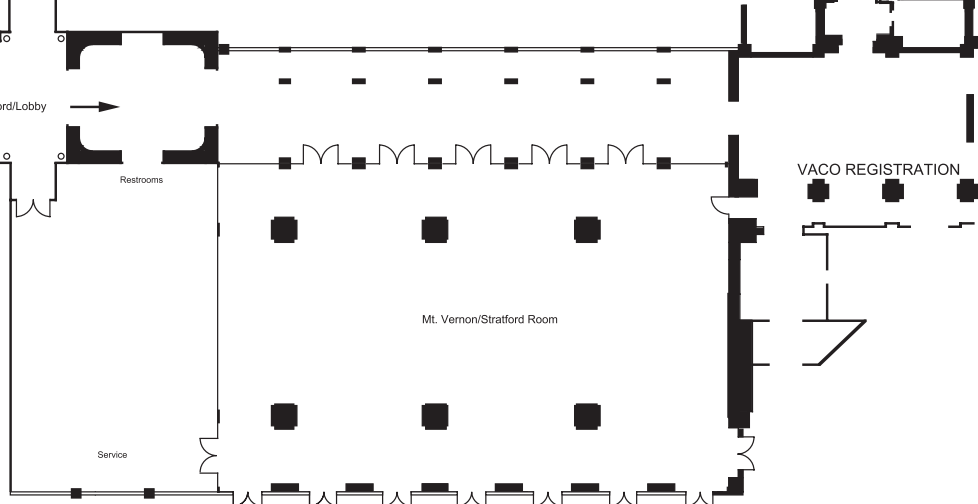

Premium Spaces (Garden Room)
\$850

\$750 - All spaces inside Exhibit Hall

\$750 - All spaces inside Exhibit Hall

Colonnade - \$1,000
Booths 1001 to 1008

911 909 907 905 903 901 902
* Premium Spaces - \$850

* Note: Booths 903 to 911 face toward the exhibit hall. 901 & 902 face toward entrance from hallway.

To Mt. Vernon/Stratford/Lobby

VACO REGISTRATION

Virginia Association of Counties

Grand Ballroom
The Homestead Resort - Hot Springs, Virginia

Booths 101-1013: 10 ft. Wide x 6 ft. Deep